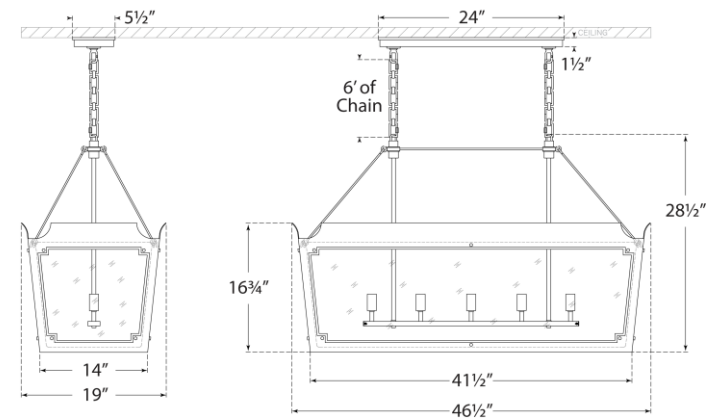

## Caddo Medium Linear Lantern

Item # JN 5023MBK/G-CG

Designer: Julie Neill

Height: 28.5"

Width: 46.5" x 19"

Canopy: 5.5" x 24" Rectangle

Finishes: CEL/G, MBK/G, SW/G

Glass Options: CG

Socket: 5 - E12 Candelabra

Wattage: 5 - 60 C

Side View

Front View